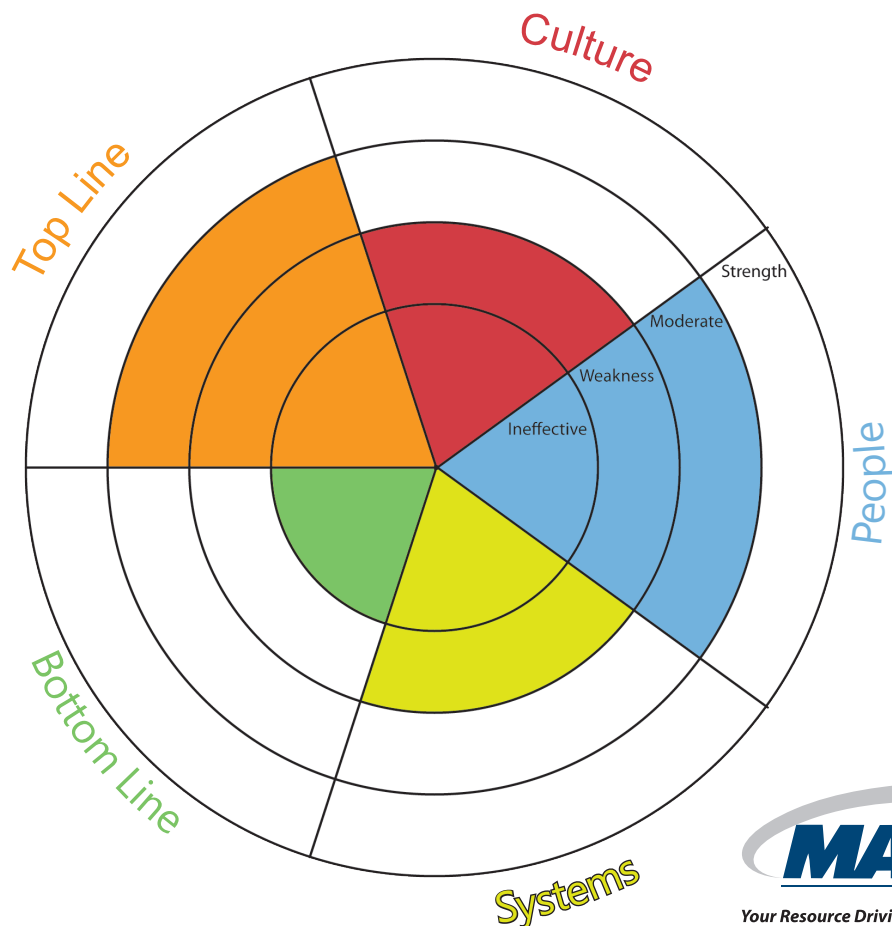

Where are your strengths and weaknesses?

To set up your Biz Scan Assessment contact your Professional Business Advisor directly or MANTEC at 717-843-5054

600 North Hartley Street
Suite 100
York, PA 17404
717-843-5054
www.mantec.org